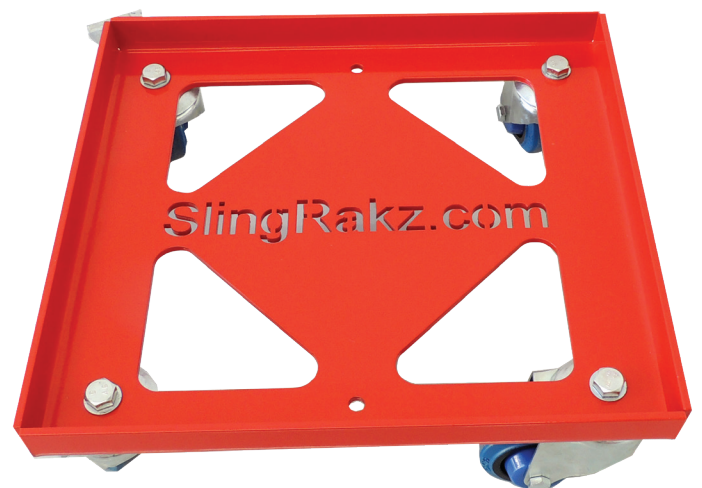

CHAIN BUDDY DOLLY

SPECIFICATIONS

Part No.	SR8
Height	145mm
Depth	370mm
Width	400mm
Capacity	130KG
Weight	13KG

SUPPLIED WITH

Certificate of conformance
Assembly instructions

Can be supplied built on request (charges apply)