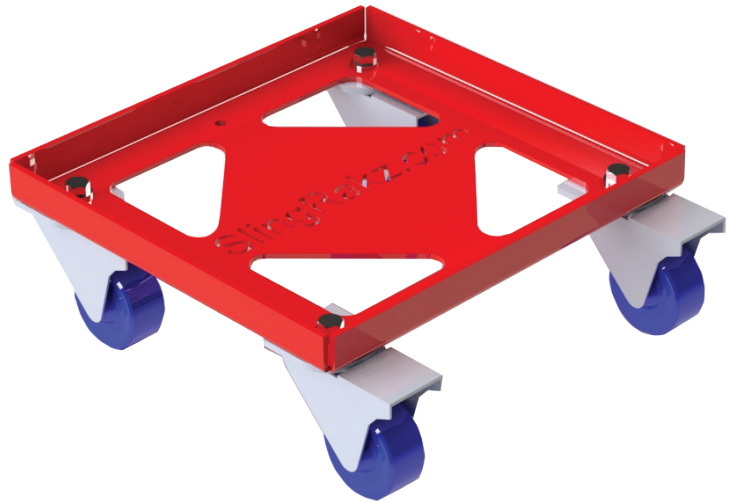

CHAIN BUDDY DOLLY

SPECIFICATIONS

Part No.	SR8
Height	145mm
Depth	370mm
Width	400mm
Capacity	130KG
Weight	13KG

SUPPLIED WITH

Certificate of conformance
Assembly instructions

Can be supplied built on request (charges apply)